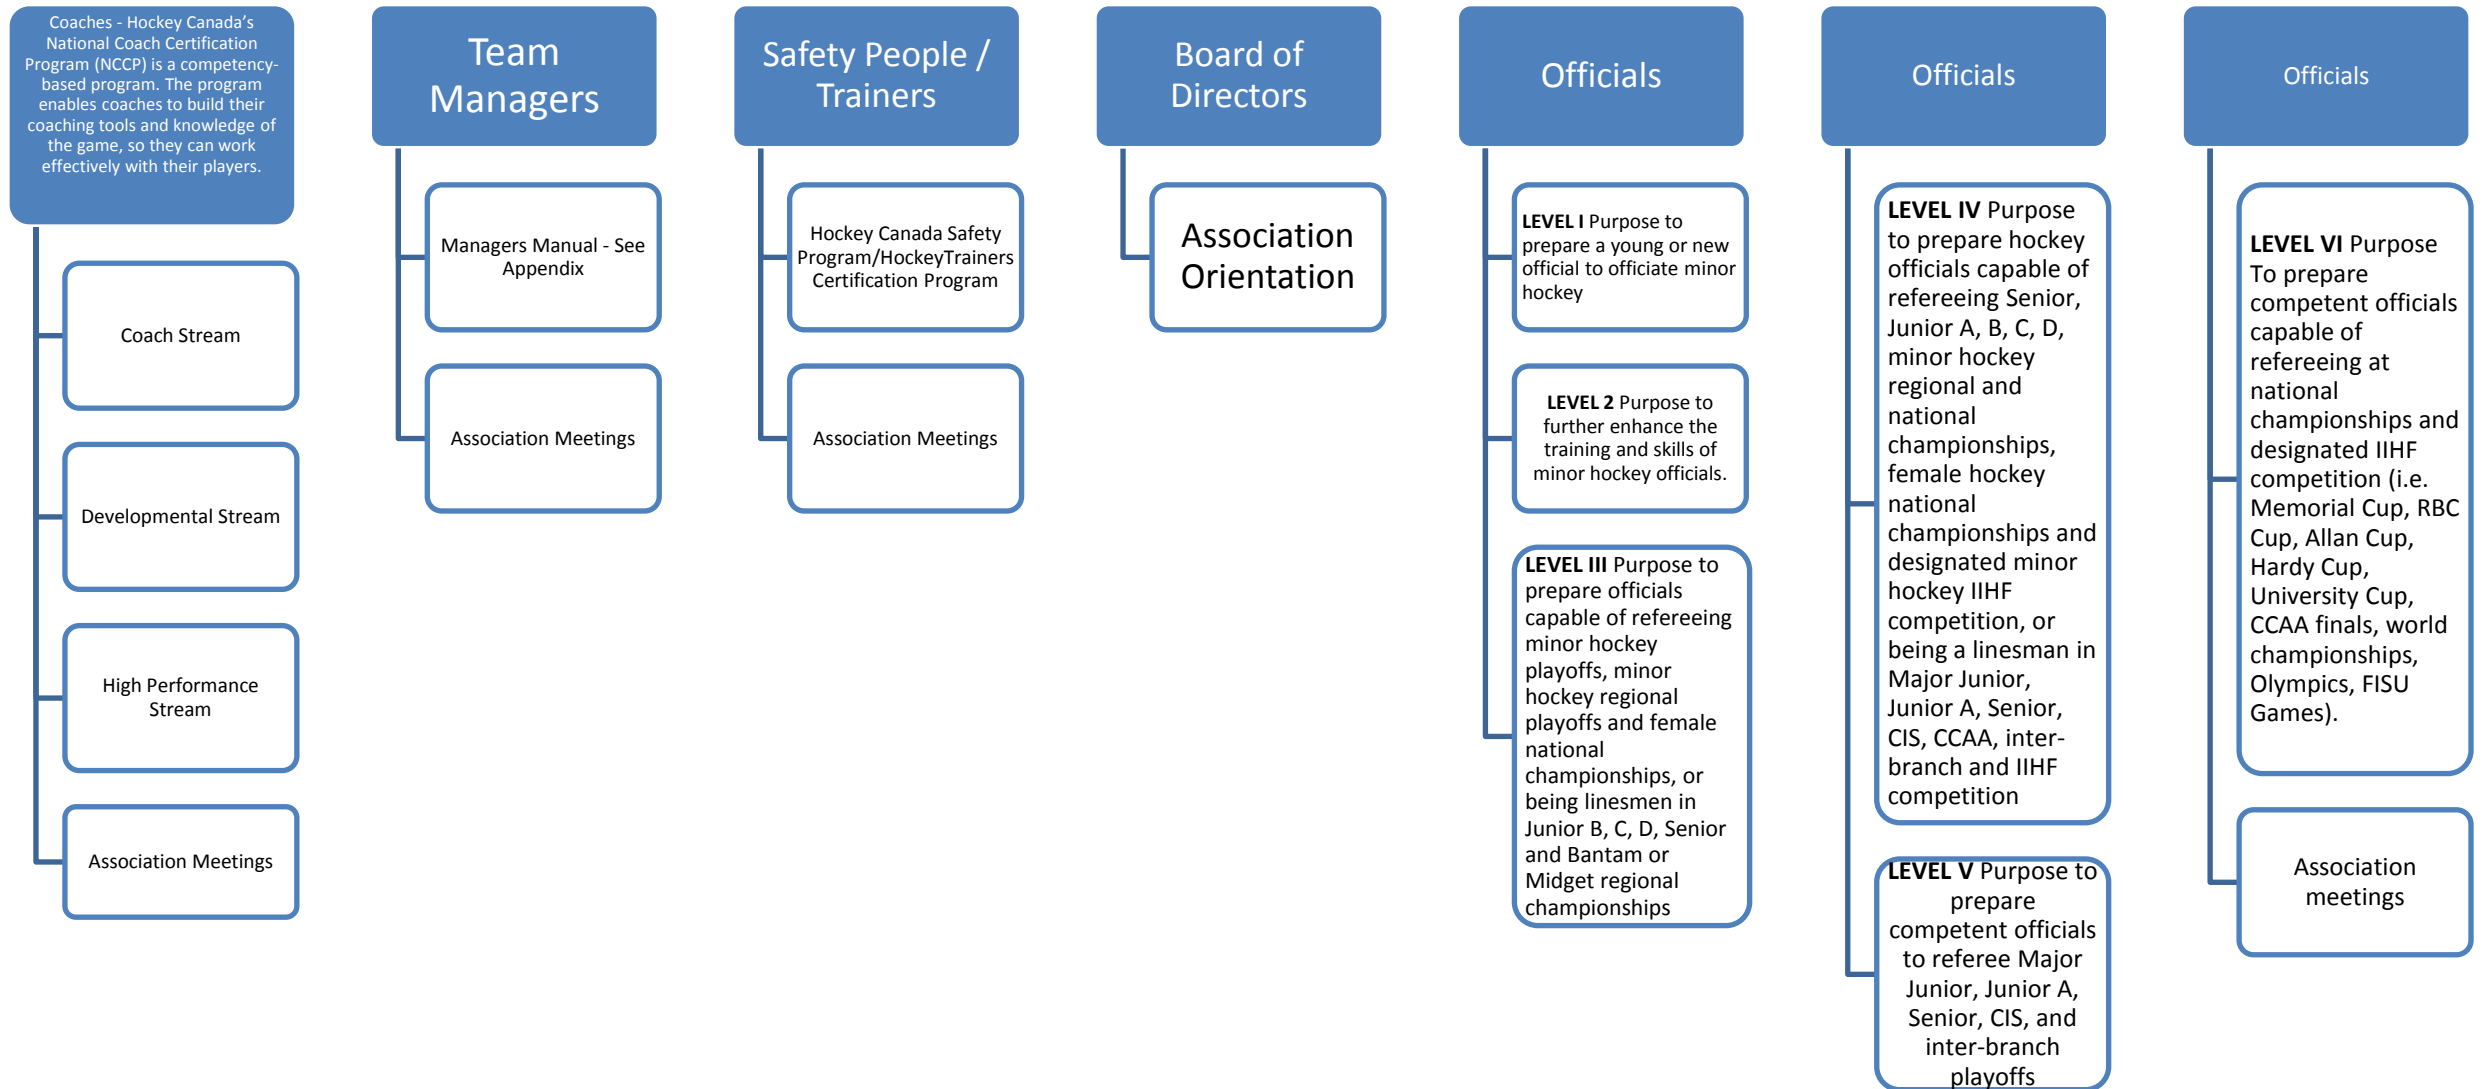

ORIENTATION AND TRAINING – DETERMINED BY BRANCH AND ASSOCIATION

It is recommended that Association's provide orientation and training sessions relevant to the position.

ORIENTATION AND TRAINING – DETERMINED BY BRANCH AND ASSOCIATION

It is recommended that Association's provide orientation and training sessions relevant to the position.

COACH MENTORSHIP
HOCKEY CANADA SAFETY PROGRAM
SPEAK OUT